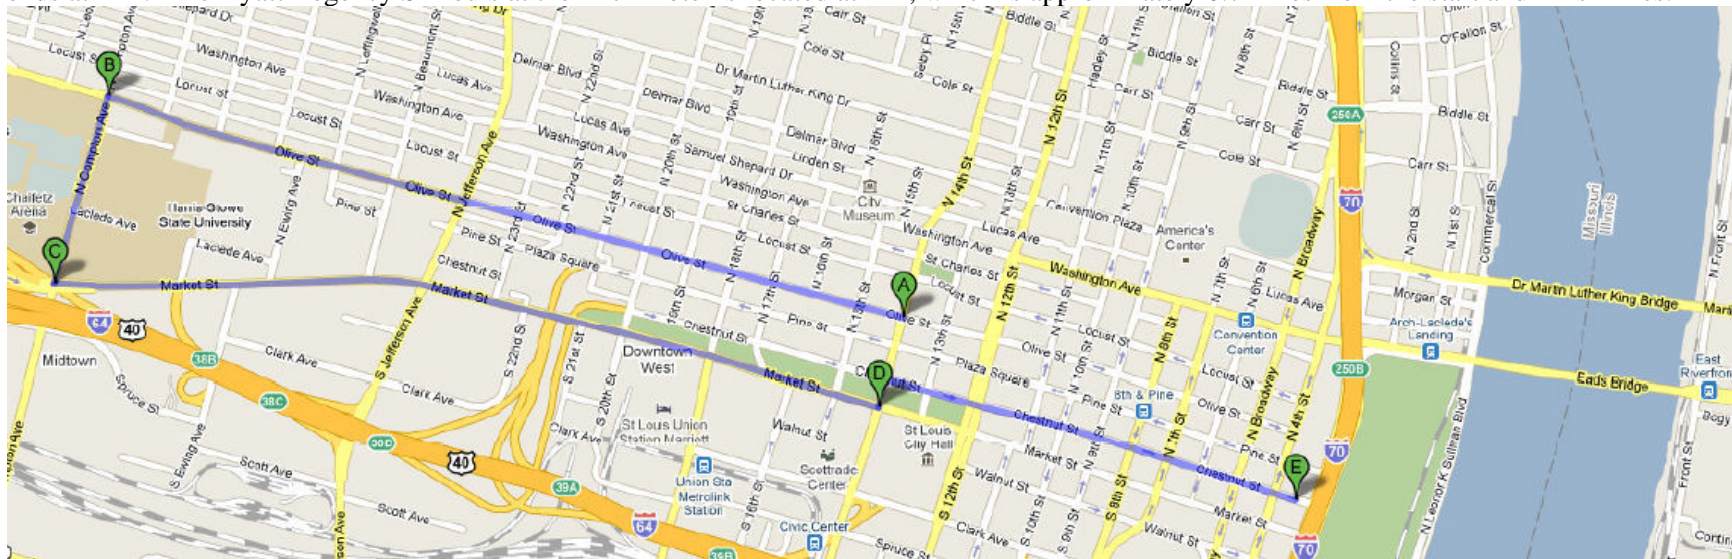

Parking on Saturday June 12th may be challenging because the Annual Race for the Cure is being held in the vicinity. The event starts at “A” and ends at “D”. The Hyatt Regency ST louis at the Arch Hotel is located at “E”, which is approximately 0.7 miles from the start and finish lines.

Walking directions are in beta.

Use caution – This route may be missing sidewalks or pedestrian paths.

Walking directions to N 4th St
472 ft – about 1 min

A Mansion House Garage
330 North 4th Street
St Louis, MO 63102-2000

1. Head **south** on **N 4th St** toward **Olive St**

B N 4th St

These directions are for planning purposes only. You may find that construction projects, traffic, weather, or other events may cause conditions to differ from the map results, and you should plan your route accordingly. You must obey all signs or notices regarding your route.

Map data ©2010 Google, Sanborn

"A" Mansion House Garage

"B" Hyatt Regency 4th Street Entrance