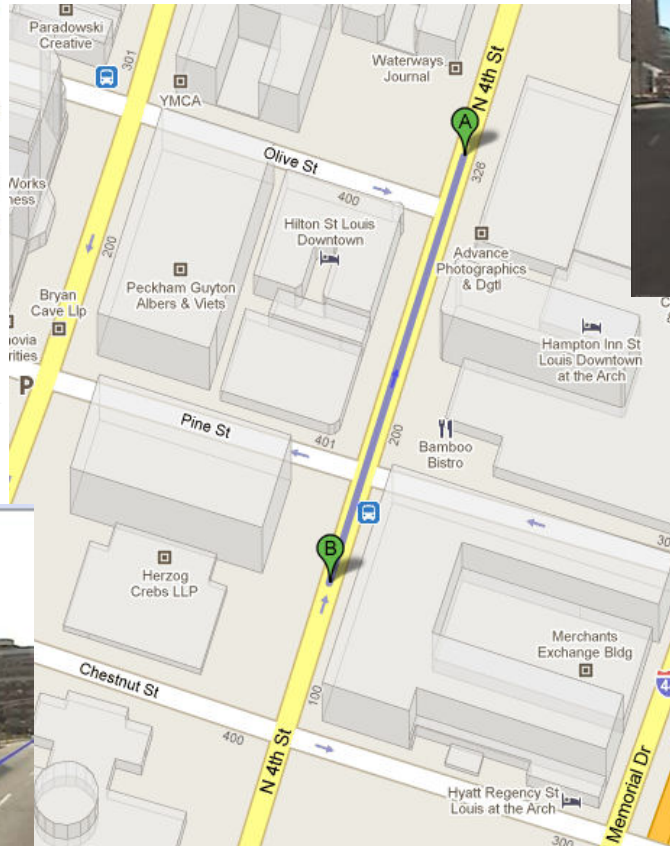

Parking on Saturday June 12th may be challenging because the Annual Race for the Cure is being held in the vicinity. The event starts at “A” and ends at “D”. The Hyatt Regency ST louis at the Arch Hotel is located at “E”, which is approximately 0.7 miles from the start and finish lines.

Walking directions are in beta.

Use caution – This route may be missing sidewalks or pedestrian paths.

Walking directions to N 4th St
472 ft – about 1 min

A Mansion House Garage
330 North 4th Street
St Louis, MO 63102-2000

1. Head **south** on **N 4th St** toward **Olive St**

B N 4th St

These directions are for planning purposes only. You may find that construction projects, traffic, weather, or other events may cause conditions to differ from the map results, and you should plan your route accordingly. You must obey all signs or notices regarding your route.

Map data ©2010 Google, Sanborn

"A" Mansion House Garage

"B" Hyatt Regency 4th Street Entrance