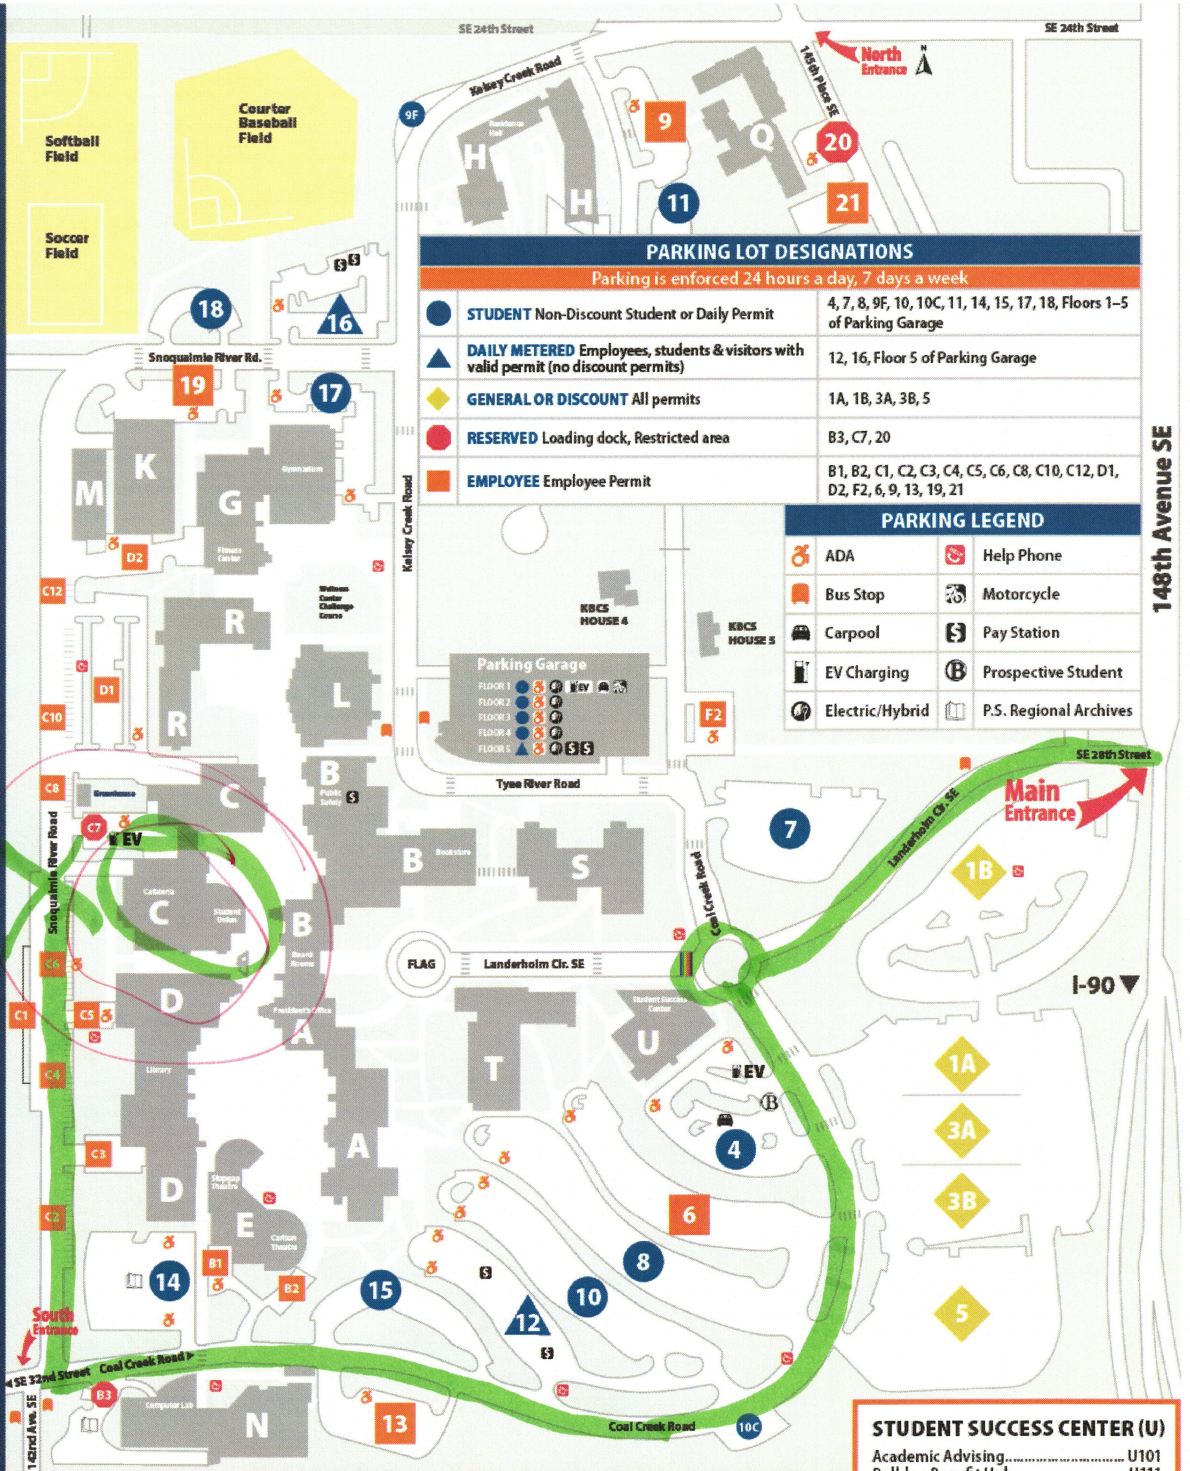

BELLEVUE COLLEGE

3000 Landerholm Circle SE
Bellevue, WA 98007-6484

MAIN CAMPUS PARKING MAP

NEED HELP?

Parking
425-564-2516

Public Safety
425-564-2400

24/7 Mobile
425-466-9365

- Academic Success Center (Tutoring & Reading, Writing, Math Labs) D204
- Administrative Services B125
- Arts & Humanities Division Office R230
- Art Gallery (The Gallery Space) D271
- Basic Skills Learning Lab R108
- Board Room(s) B201
- Bookstore B127
- Cafeteria C115
- Campus Operations K100
- Computer Labs (Open) D101 & N250
- Conference & Lecture Hall N201
- Dance Studio R014
- Early Learning Center (ELC) Q Building
- Eastern Washington University D171
- Effectiveness, Research, & Grants A242
- Events Office C117
- Faculty Commons D104
- Fitness Center G111

- Foundation A101
- Gymnasium G Building
- Health Sciences, Education & Wellness Institute (HSEWI) Division Office T208
- Human Resources B144, B125
- Information Technology Services B233
- Institute for Business & Information Technology (iBIT) Division Office A254
- Institutional Advancement A101
- Instructional Office/VP of Instruction A202
- Lactation Rooms C236, U003, U308
- Library D126
- KBCS 91.3 FM Main Studio House 5
- KBCS 91.3 FM Public Affairs House 4
- Mailroom K106
- Meeting/Dining Rooms C120A/B, C130A/B
- Neurodiversity Navigators Program B131
- Occupational and Life Skills (OLS) N211
- Planetarium B244

- President's Office A201
- Printing Services D175
- Public Safety B132
- Puget Sound Regional Archives N100
- Receiving Dock K102
- Science Division Office L200
- Social Science Division Office D110
- Student Business Center/ID Center C105
- Student Engagement C212
- Theatres:
 - Carlson E100
 - Stop Gap Studio Theatre E101
- Television Services D152
- Title IX Office C227
- Warehouse K110